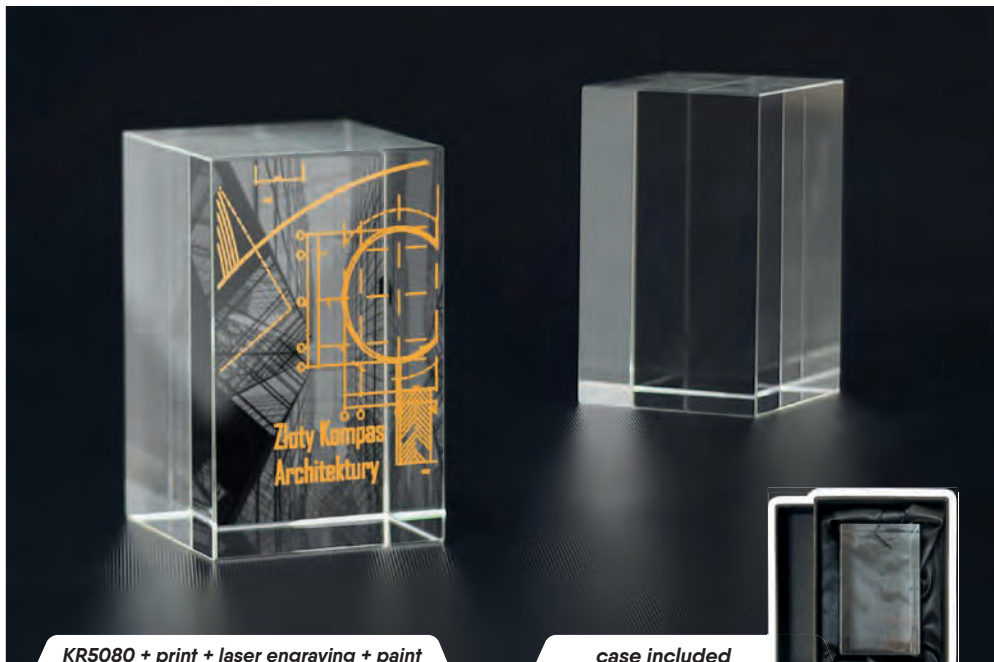

KR5080

KR5080 + print + laser engraving + paint

case included

Art. No.	KR5080
dimensions (cm)	8x5
thickness (cm)	5

available services:

Laser engraving
Laser engraving + paint
Colour print
Colour print + laser engraving + paint

case	included