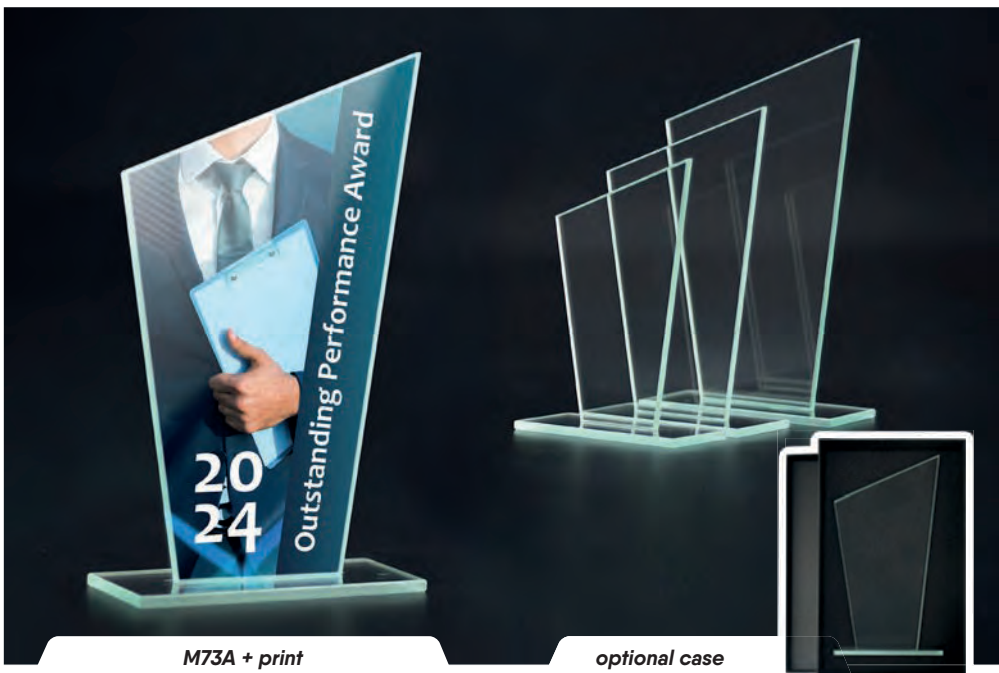

M72A + print

optional case

M73...

M73A + print

optional case

Art. No.	M73A	M73B	M73C
dimensions (cm)	25x15,5	21x13	17x10,5
thickness (cm)	0,6	0,6	0,6

available services:

Laser engraving
Laser engraving + paint
Colour print
Colour print + laser engraving + paint

case	optional (H282/BK)	optional (H281/BK)	optional (H281/BK)