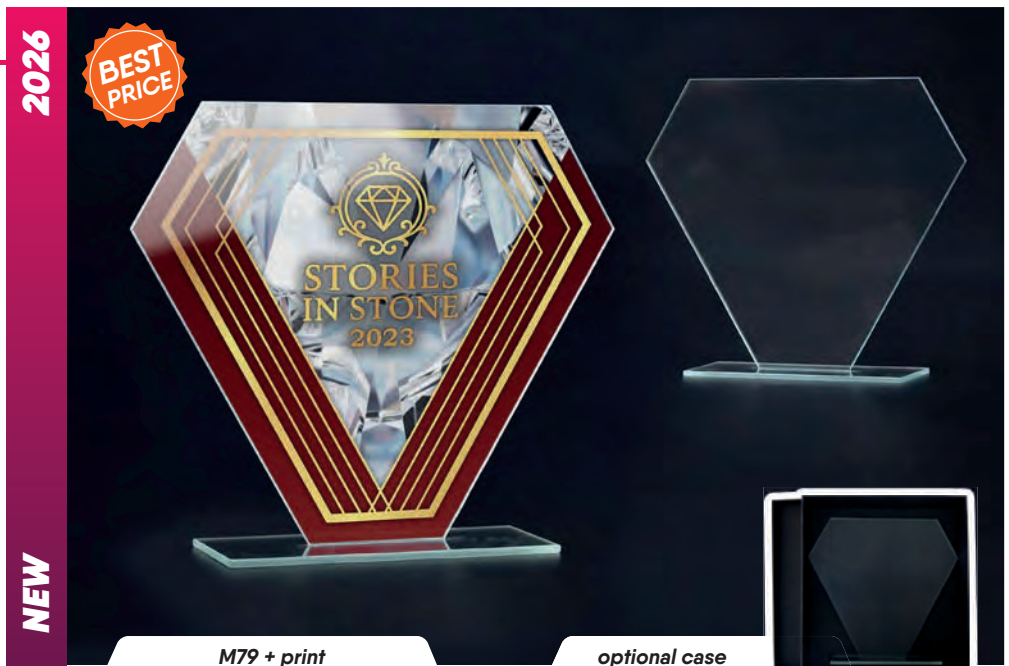

M79 + print

optional case

M80

Art. No.	M80
dimensions (cm)	21x16
thickness (cm)	0,4
available services:	
Laser engraving	
Laser engraving + paint	
Colour print	
Colour print + laser engraving + paint	
case	optional (H281/BK)