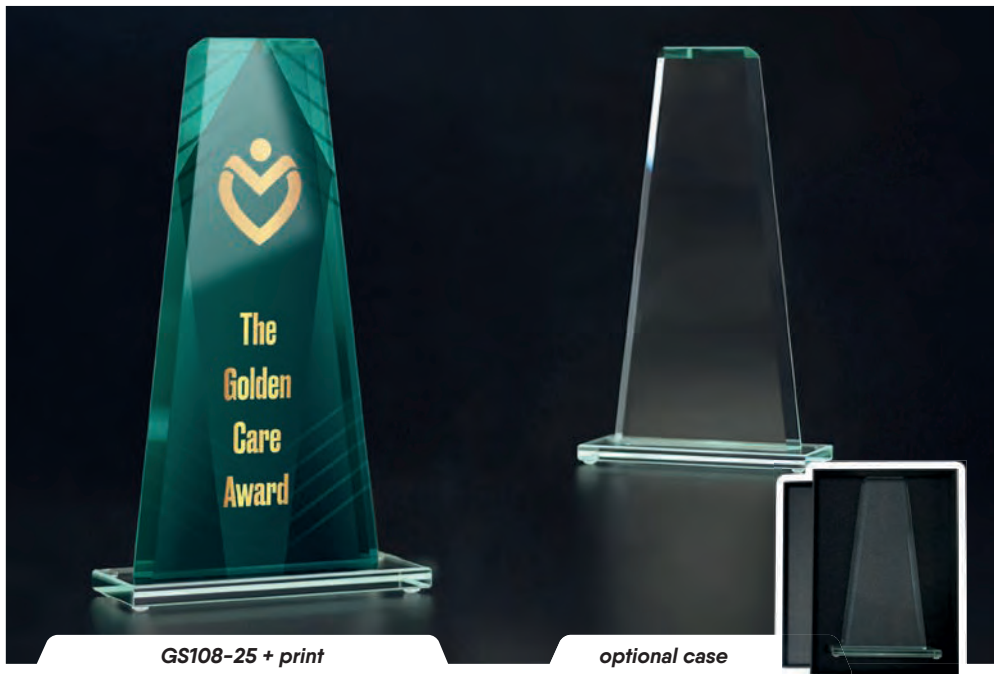

GS108-25

Art. No.	GS 108-25

dimensions (cm)	25x11
thickness (cm)	1

available services:

Laser engraving
Laser engraving + paint
Colour print
Colour print + laser engraving + paint

case	optional (H282/BK)