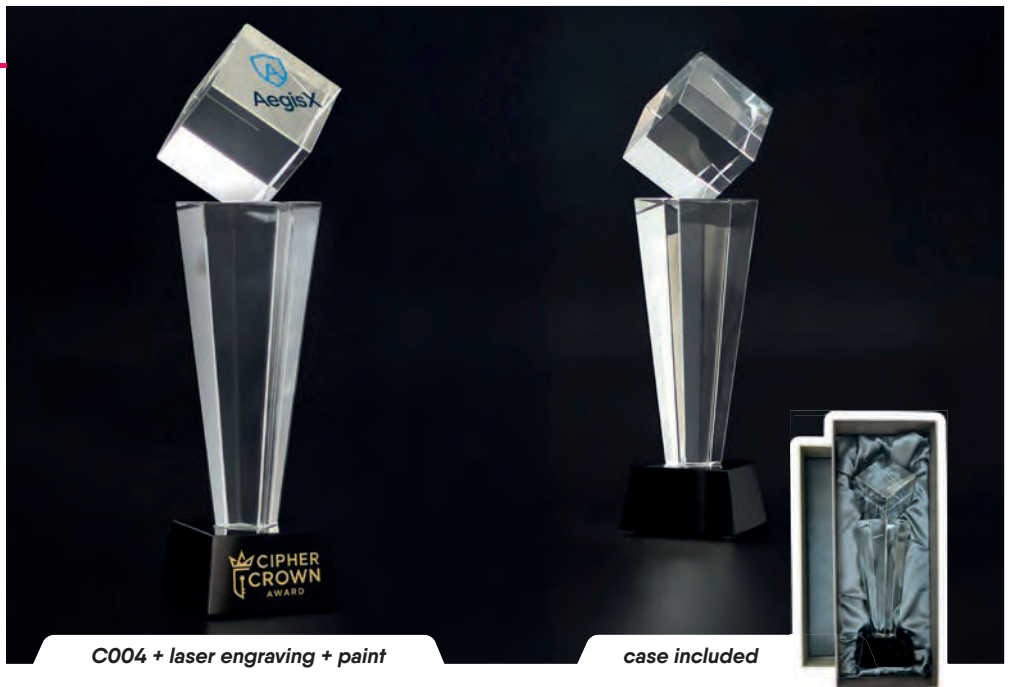

C004

Art. No.	C004
dimensions (cm)	30x9
thickness (cm)	9

available services:

Laser engraving
Laser engraving + paint

case	included

C060

Art. No.	C060
dimensions (cm)	27x7,5
thickness (cm)	7

available services:

Laser engraving
Laser engraving + paint

case	included