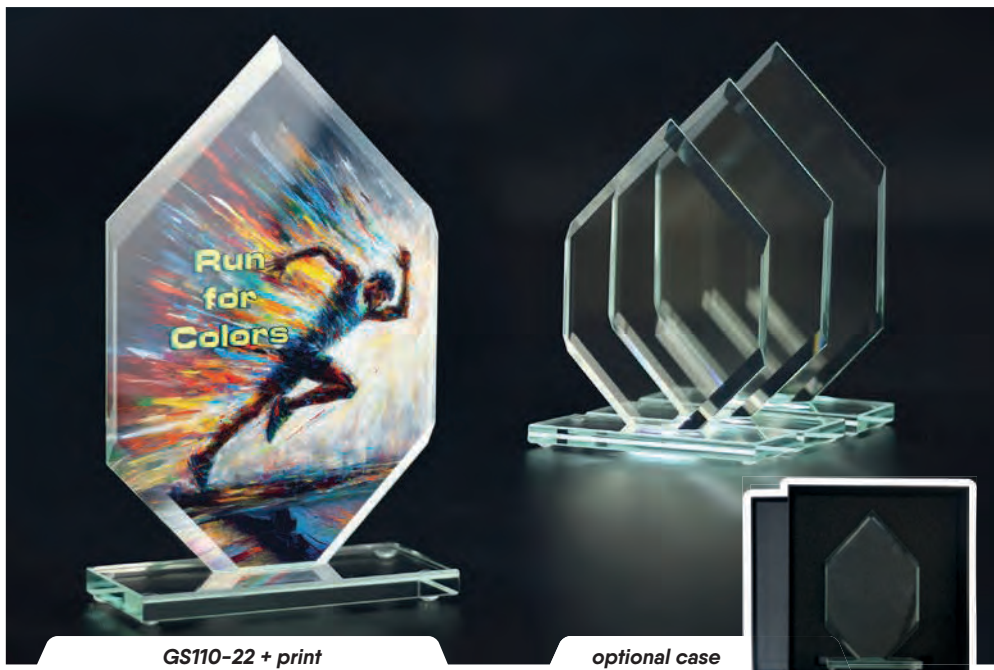

GS108-25 + print

optional case

GS110-...

Art. No.	GS 110-22	GS 110-20	GS 110-18

dimensions (cm)	22x13,5	20x13	18x11,5
thickness (cm)	1	1	1

available services:

Laser engraving
Laser engraving + paint
Colour print
Colour print + laser engraving + paint

case	optional (H283/BK)	optional (H282/BK)	optional (H281/BK)