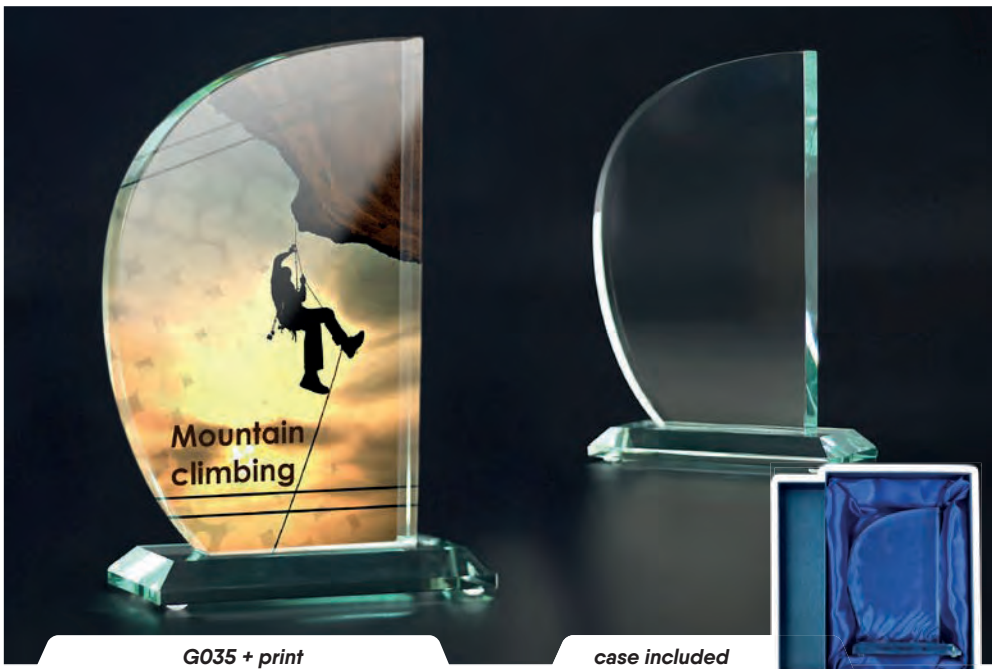

G035

G035 + print

case included

Art. No.	G035
dimensions (cm)	21x12
thickness (cm)	1,5

available services:

Laser engraving	
Laser engraving + paint	
Colour print	
Colour print + laser engraving + paint	
case	included