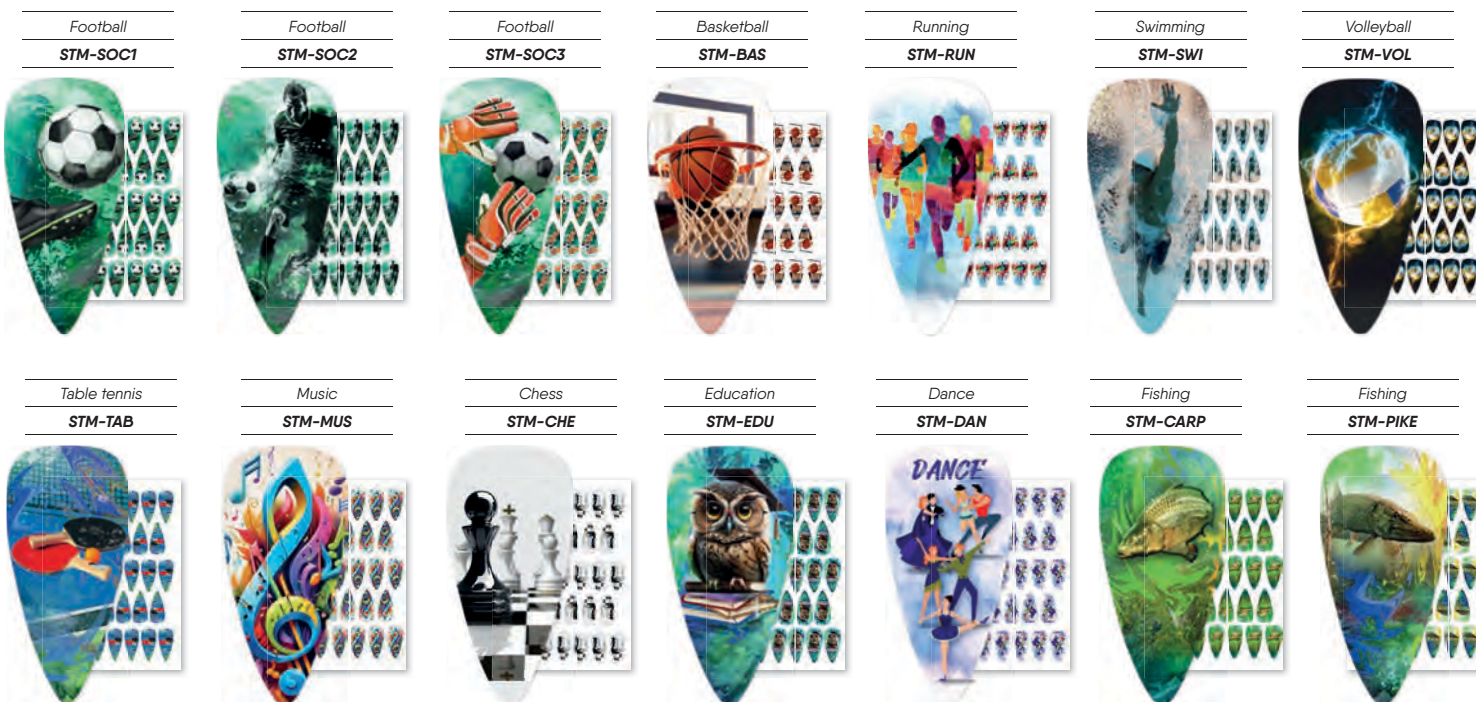

Art. No.	sheet format	number of stickers (pcs)	sticker size
STM -.../A	A4	33	A-55x26mm
STM-.../B	A4	33	B-47x25,5mm