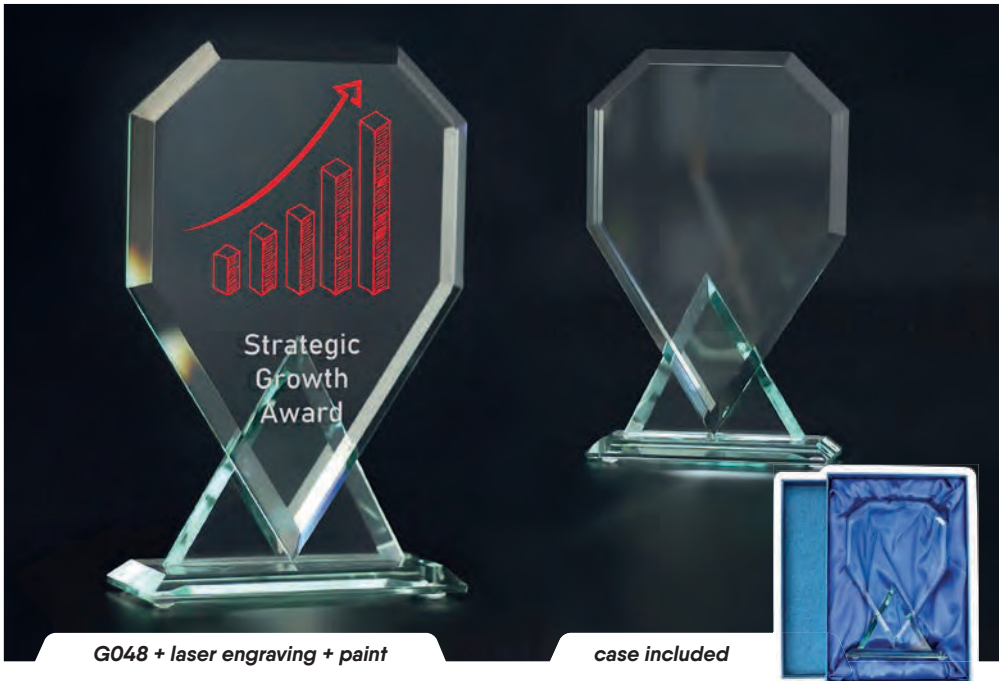

G048

Art. No.	G048

dimensions (cm)	22x16,5

thickness (cm)	2 x 1

available services:

Laser engraving

Laser engraving + paint

case	included