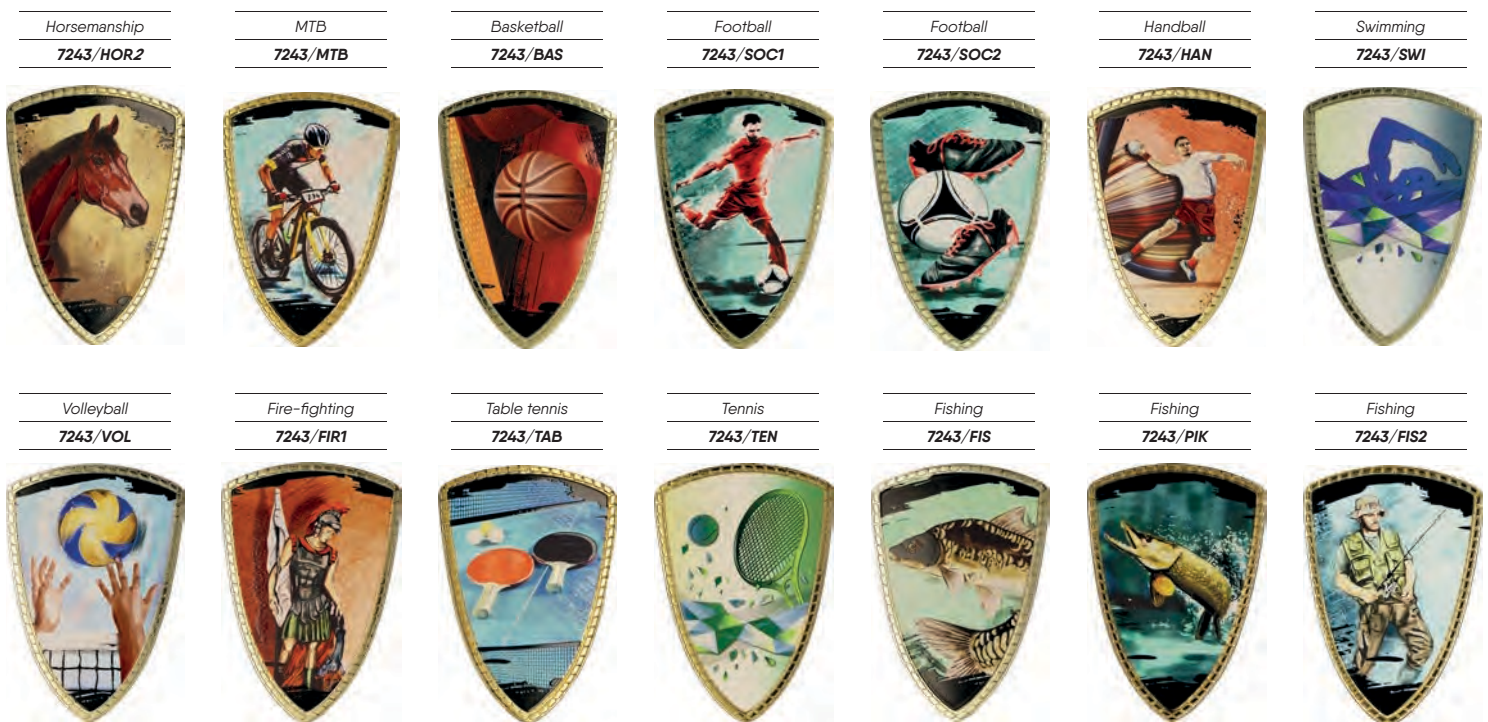

plastic / marble

Up to 6 trophy sizes

from 30 cm to 44 cm in height.

Trophy with a sports discipline

14 designs in 12 categories.

Unique and timeless design

Art. No.	height (cm)	compatible with
7243/...-A	44	SHIELD/...-A
7243/...-B	41,5	SHIELD/...-A
7243/...-C	40,5	SHIELD/...-A
7243/...-D	33,5	SHIELD/...-B
7243/...-E	32,5	SHIELD/...-B
7243/...-F	30	SHIELD/...-B

plastic / marble

"Shield" with graphics included

SHIELD/...-A

14,5 cm

10,0 cm

SHIELD/...-B

11,0 cm

7,5 cm